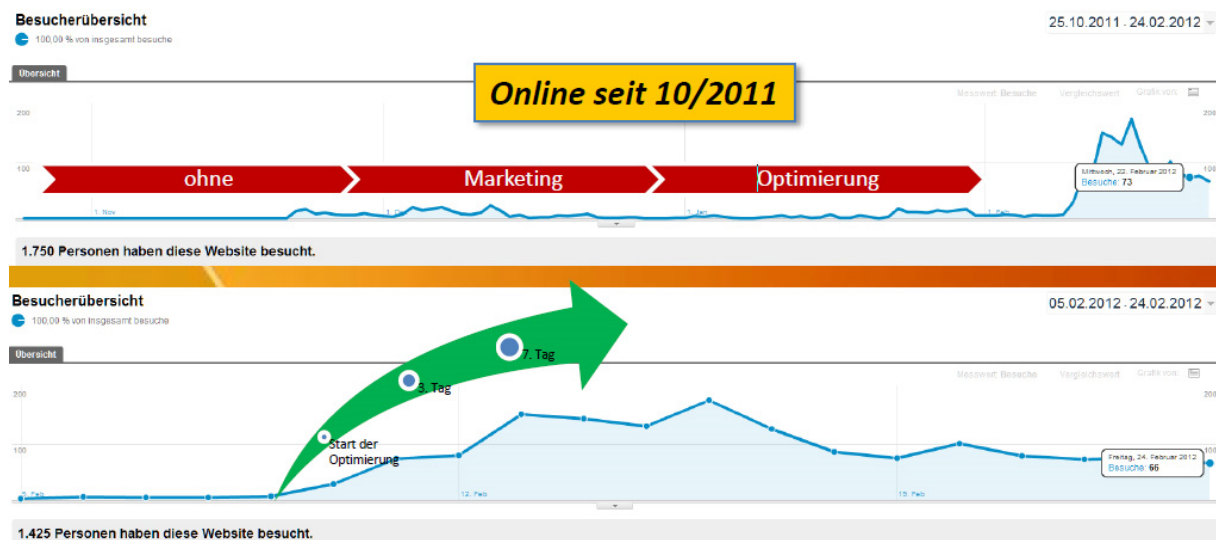

Attached is a graph about the impact of ranking growth on Alexa: