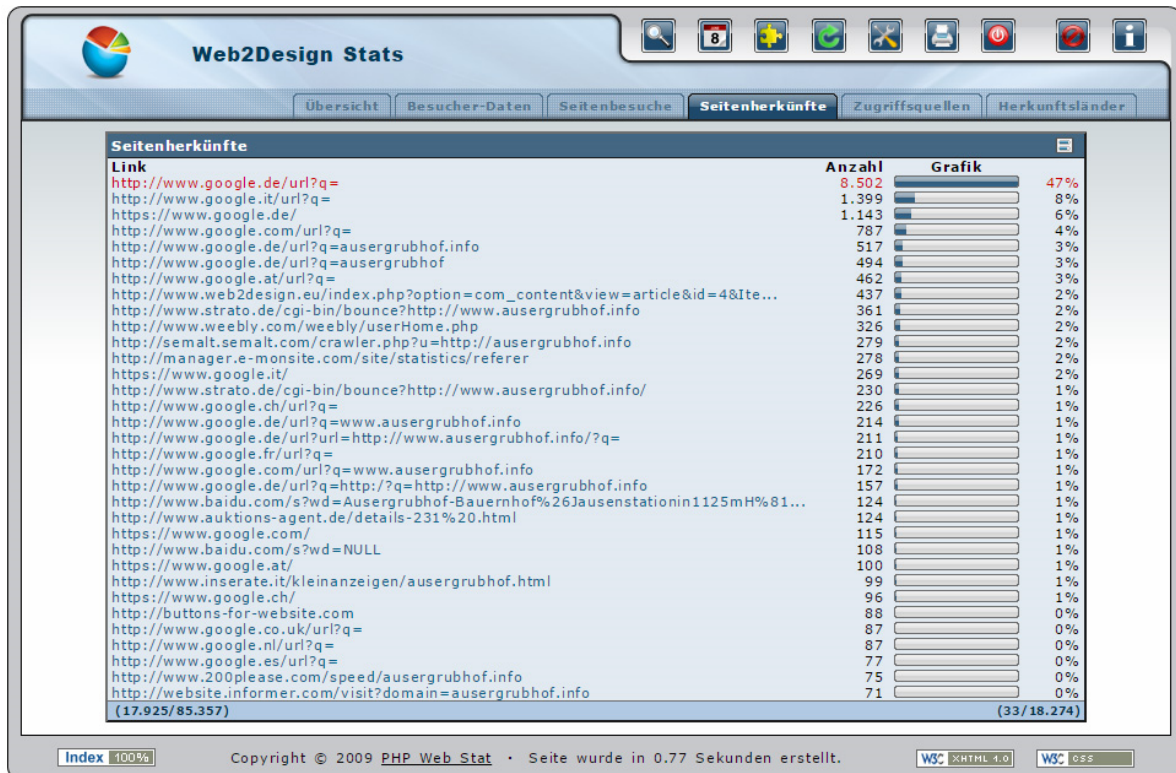

← Here you can see the total number of page links in the amount of 85,357. This number of links was achieved with a trial system runtime of two months.

(17.925/85.357)

Usually it is very tedious and time-consuming to build up a whole "link structure" on the Internet. However, we have developed a novel system with which this task can be implemented efficiently and cost-effectively. For this reason, it is also possible for us to offer this Marketing Optimizer so inexpensively.

Our marketing optimization automatically organizes tens of thousands of Links on the Internet. All these links are found by search engines and are included in the evaluation of the website. In addition, thousands of real visitors also reach the website through the many links. Every visitor is a potential customer.

Result briefly summarized:

- 1.) On-page optimization covers about 30%, off-page optimization about 70% of the listing in search engines.
- 2.) After a short period of time, we were able to generate over 2,300 links on Google & Co. and over 85,300 links on other websites that have been successfully used by website visitors. However, in the meantime, several million links have been created to achieve an optimal result.

The number of links can be increased as desired up to a number of 300,000,000 websites. This corresponds almost to the number of domain registrations worldwide.